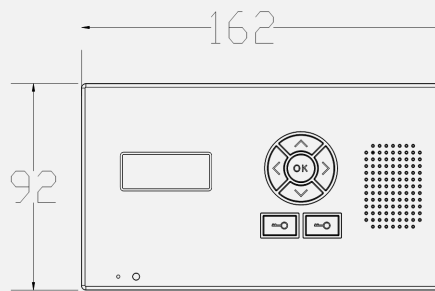

603-HF-EH-EU

Additional handsets (up to total of 4 max per intercom, which can be a mix and match of both styles.)