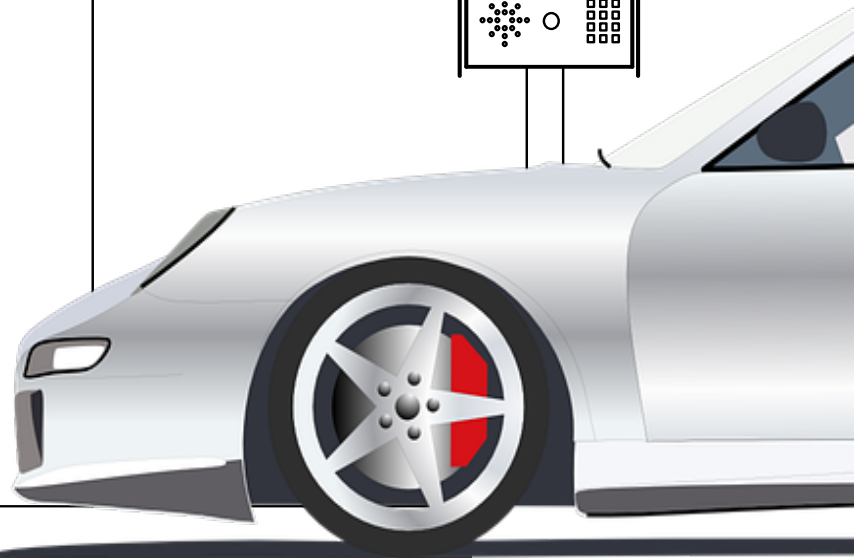

# D.E.C.T 603

(Digital) Up to 200m expected working range\*

Perimeter wall/fence

AES Intercom

\*Range varies according to building construction, obstacles, shrubs, trees, height of transmitter, etc.

**Area code:**