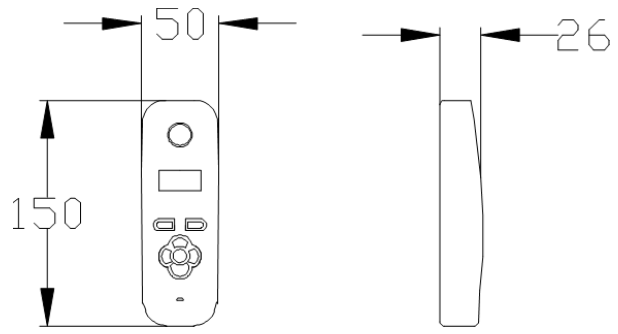

## 603-EH-EU

Additional handsets (up to total of 4 max per intercom, which can be a mix and match of both styles.)