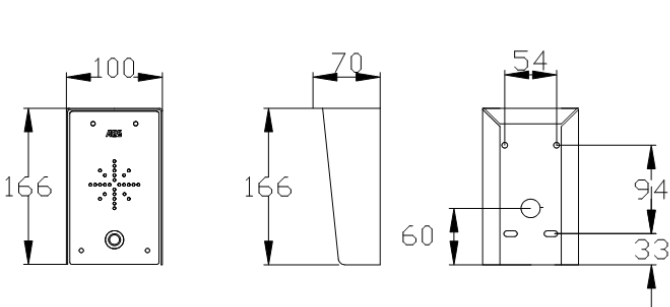

Area code:

EU (Europe)

US (USA)

AU (Australia & NZ)

Imperial Panels

- Sleek, all black call point (non keypad).
- BS316 marine grade, powder coated aluminium hood and black toughened acrylic faceplate trim. White illuminated button.
- Kit includes speech panel, transmitter, power supply, desktop/wall mounted monitor OR Portable Handset and install manual.

- Sleek, all black call point with keypad.
- BS316 marine grade, powder coated aluminium hood and black toughened acrylic faceplate trim. White illuminated button & keypad.
- Kit includes speech panel, transmitter, power supply, desktop/wall mounted monitor OR Portable Handset and install manual.