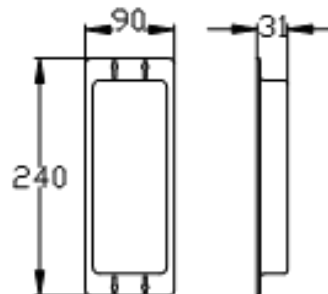

603-WIFIA-EU

Range boosting antenna which can be added to transmitter at gate and also optionally to the handsfree monitor type. One antenna can boost range by 30%. Comes with 2 metre antenna cable (RG174 with SMA male connector).