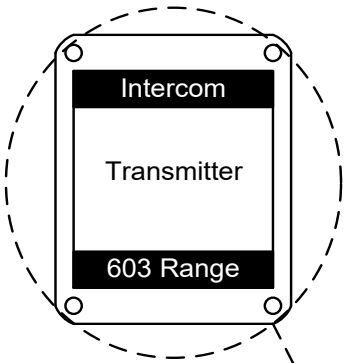

**Technical Details**

	Outdoor Unit		Indoor Unit
<b>Relays</b>	2	<b>Power Supply</b>	Charging Base = 5v dc. Wall Unit = 12v dc.
<b>Construction</b>	Marine Stainless & Powder Coated Aluminium	<b>Volume Adjust</b>	Yes
<b>Keypad Relays</b>	3	<b>Voicemail Capacity</b>	16
<b>Power Supply</b>	24v ac/dc (24v dc 2A adaptor included)	<b>Calling Between Handsets</b>	Yes
<b>Current Consumption</b>	65mA Standby, 400mA Calling		

# D.E.C.T 603

(Digital) Up to 200m expected working range\*

Perimeter wall/fence

AES Intercom

\*Range varies according to building construction, obstacles, shrubs, trees, height of transmitter, etc.

**Area code:**