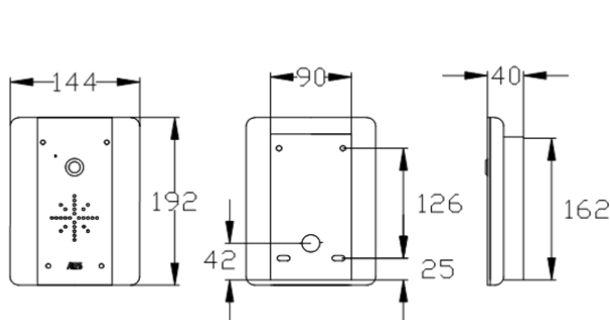

Area code:

EU (Europe)

US (USA)

AU (Australia & NZ)

Architectural Panels

- Stylish curved architectural model (non Keypad).
- **Blue** back lighting effect.
- Constructed from BS316 marine grade stainless steel and finished with gloss black acrylic trim.
- Kit includes speech panel, transmitter, power supply, Portable Handset OR desktop/wall mounted monitor and install manual.

- Stylish curved architectural model with Keypad.
- **Blue** back lighting effect and blue illuminated keypad.
- Constructed from BS316 marine grade stainless steel and finished with gloss black acrylic trim.
- Kit includes speech panel, transmitter, power supply, Portable Handset OR desktop/wall mounted monitor and install manual.