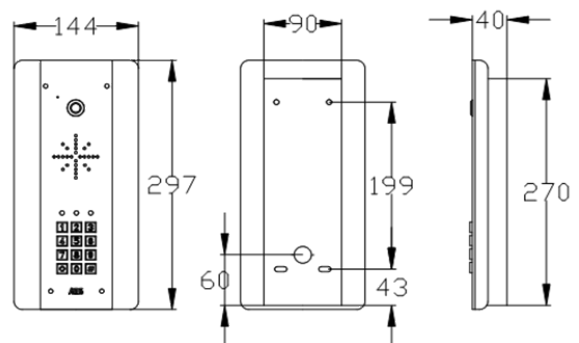

Area code:

EU (Europe)

US (USA)

AU (Australia & NZ)

Architectural Steel Panels

- Stylish curved architectural model (non Keypad).
- 100% BS316 marine grade stainless steel, in modern curved profile with wall back lighting effect in white.
- Kit includes speech panel, transmitter, power supply, Portable Handset OR desktop/wall mounted monitor and install manual.

- Stylish curved architectural model with keypad.
- 100% BS316 marine grade stainless steel, in modern curved profile with wall back lighting effect in white.
- Kit includes speech panel, transmitter, power supply, Portable Handset OR desktop/wall mounted monitor and install manual.