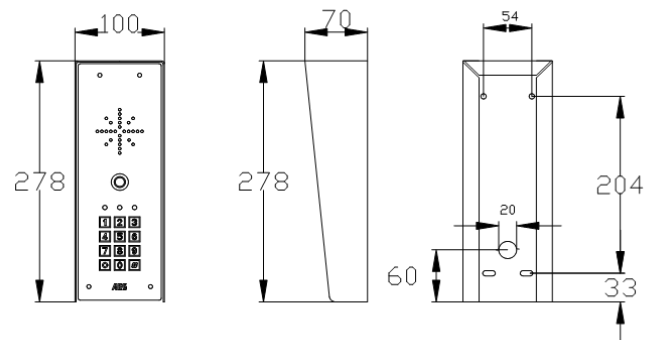

Area code:

EU (Europe)

US (USA)

AU (Australia & NZ)

Imperial Panels

- Sleek, all black call point (non keypad).
- BS316 marine grade, powder coated aluminium hood and black toughened acrylic faceplate trim. White illuminated button.
- Kit includes speech panel, transmitter, power supply, desktop/wall mounted monitor OR Portable Handset and install manual.

- Sleek, all black call point with keypad.
- BS316 marine grade, powder coated aluminium hood and black toughened acrylic faceplate trim. White illuminated button & keypad.
- Kit includes speech panel, transmitter, power supply, desktop/wall mounted monitor OR Portable Handset and install manual.