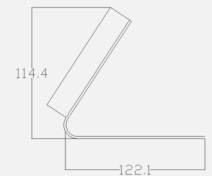

603-HF-EH-EU

Desktop Bracket