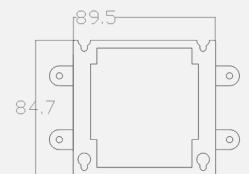

Wall Mount Bracket

Additional handsets (up to total of 4 max per intercom, which can be a mix and match of both styles.)