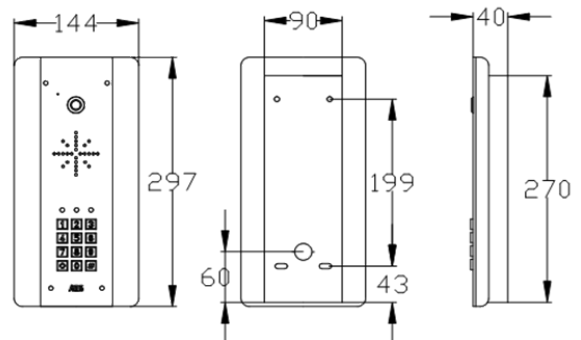

Area code:

EU (Europe)

US (USA)

AU (Australia & NZ)

Architectural Panels

- Stylish curved architectural model (non Keypad).
- **Blue** back lighting effect.
- Constructed from BS316 marine grade stainless steel and finished with gloss black acrylic trim.
- Kit includes speech panel, transmitter, power supply, Portable Handset OR desktop/wall mounted monitor and install manual.

- Stylish curved architectural model with Keypad.
- **Blue** back lighting effect and blue illuminated keypad.
- Constructed from BS316 marine grade stainless steel and finished with gloss black acrylic trim.
- Kit includes speech panel, transmitter, power supply, Portable Handset OR desktop/wall mounted monitor and install manual.