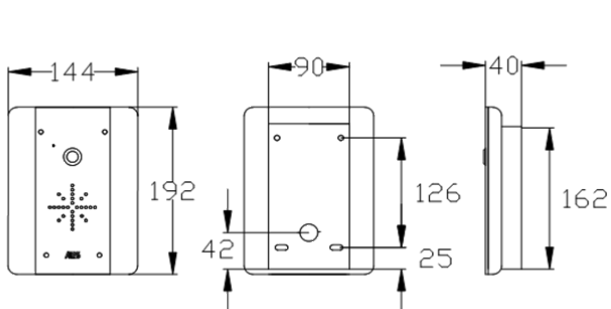

Area code:

EU (Europe)

US (USA)

AU (Australia & NZ)

Architectural Steel Panels

- Stylish curved architectural model (non Keypad).
- 100% BS316 marine grade stainless steel, in modern curved profile with wall back lighting effect in white.
- Kit includes speech panel, transmitter, power supply, Portable Handset OR desktop/wall mounted monitor and install manual.

- Stylish curved architectural model with keypad.
- 100% BS316 marine grade stainless steel, in modern curved profile with wall back lighting effect in white.
- Kit includes speech panel, transmitter, power supply, Portable Handset OR desktop/wall mounted monitor and install manual.