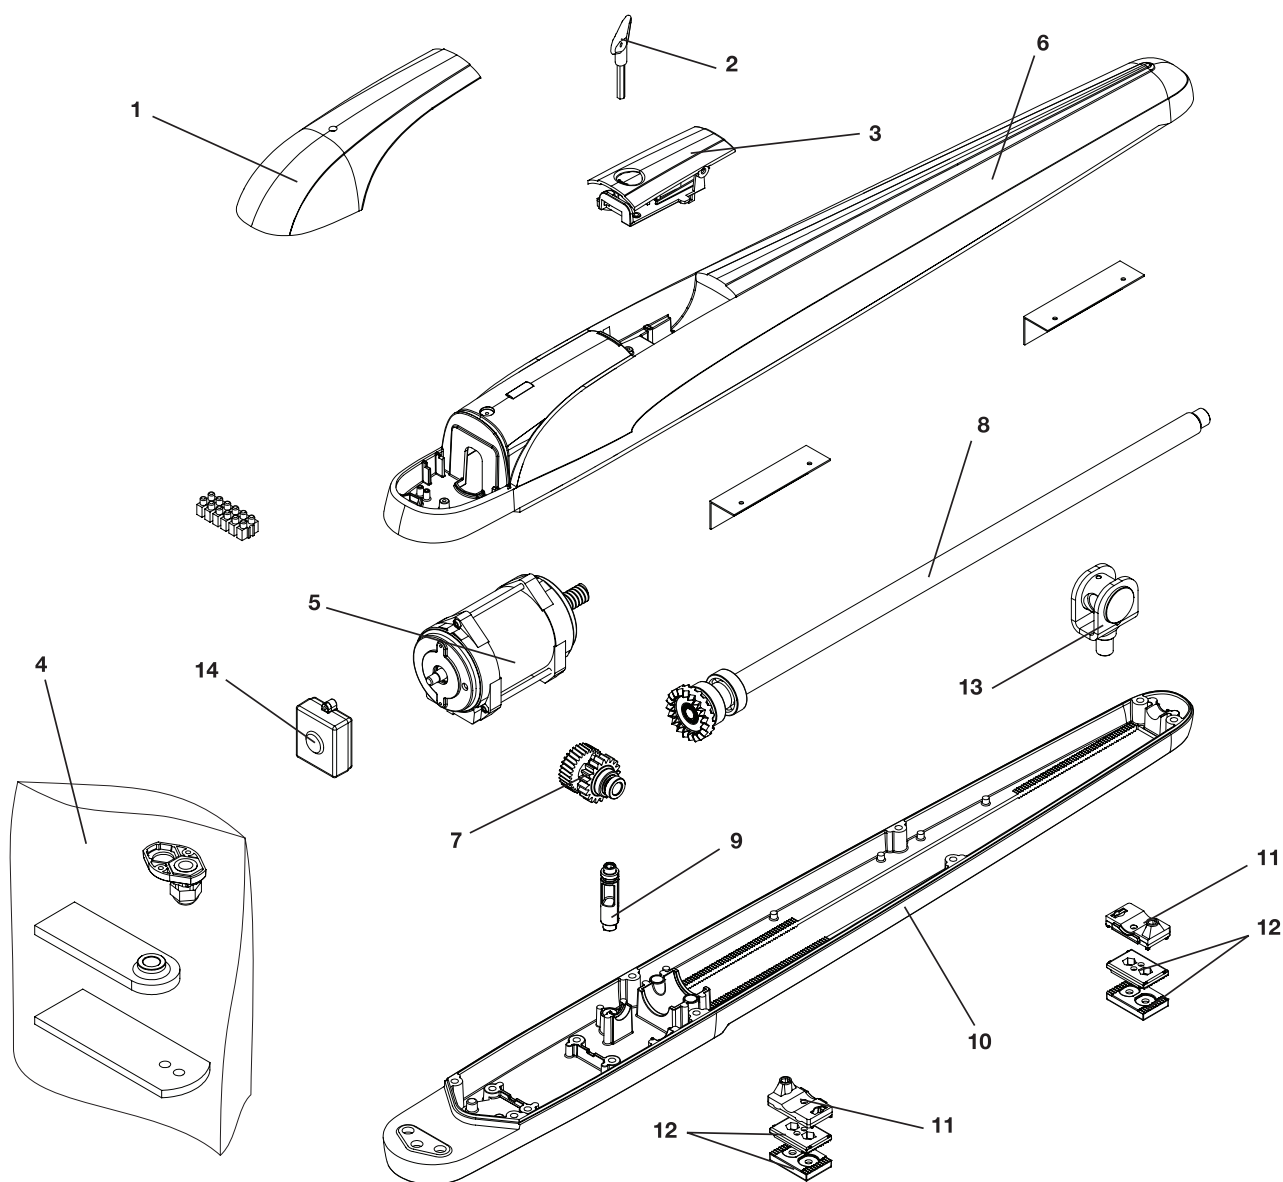

BOB50ME BOB50ME.DA

BOB50ME

REF CODE	DESCRIPTION	£
1	9686630 Plastic cover	20.60
2	9686631 Release lever	15.30
3	9686632 Unblock. group	36.40
4	9686633 Blister pack	44.50
5	9688237 Motor	111.80
6	9686635 Upper cover	69.80
7	9686636 Gear	55.00
8	9686637 Wormscrew	63.40
9	9686638 Lock with pin	16.60
10	9686639 Lower cover	57.80
11	9686640 Limit switch (Only BOB50M)	27.50
12	9686641 Locks	17.40
13	9686642 Wormscrew supp.	45.50
14	9760021 Encoder (Only BOB50ME)	38.70

BOB50ME.DA

REF CODE	DESCRIPTION	£
1	9686630 Plastic cover	20.60
2	9686631 Release lever	15.30
3	968600748 Unblock. group	56.40
4	9686633 Blister pack	44.50
5	9688237 Motor	111.80
6	968600694 Upper cover	89.80
7	9686636 Gear	55.00
8	9686637 Wormscrew	63.40
9	9686638 Lock with pin	16.60
10	968600965 Lower cover	77.80
11	9686640 Limit switch (Only BOB50M)	27.50
12	9686641 Locks	17.40
13	9686642 Wormscrew supp.	45.50
14	9760021 Encoder (Only BOB50ME)	38.70