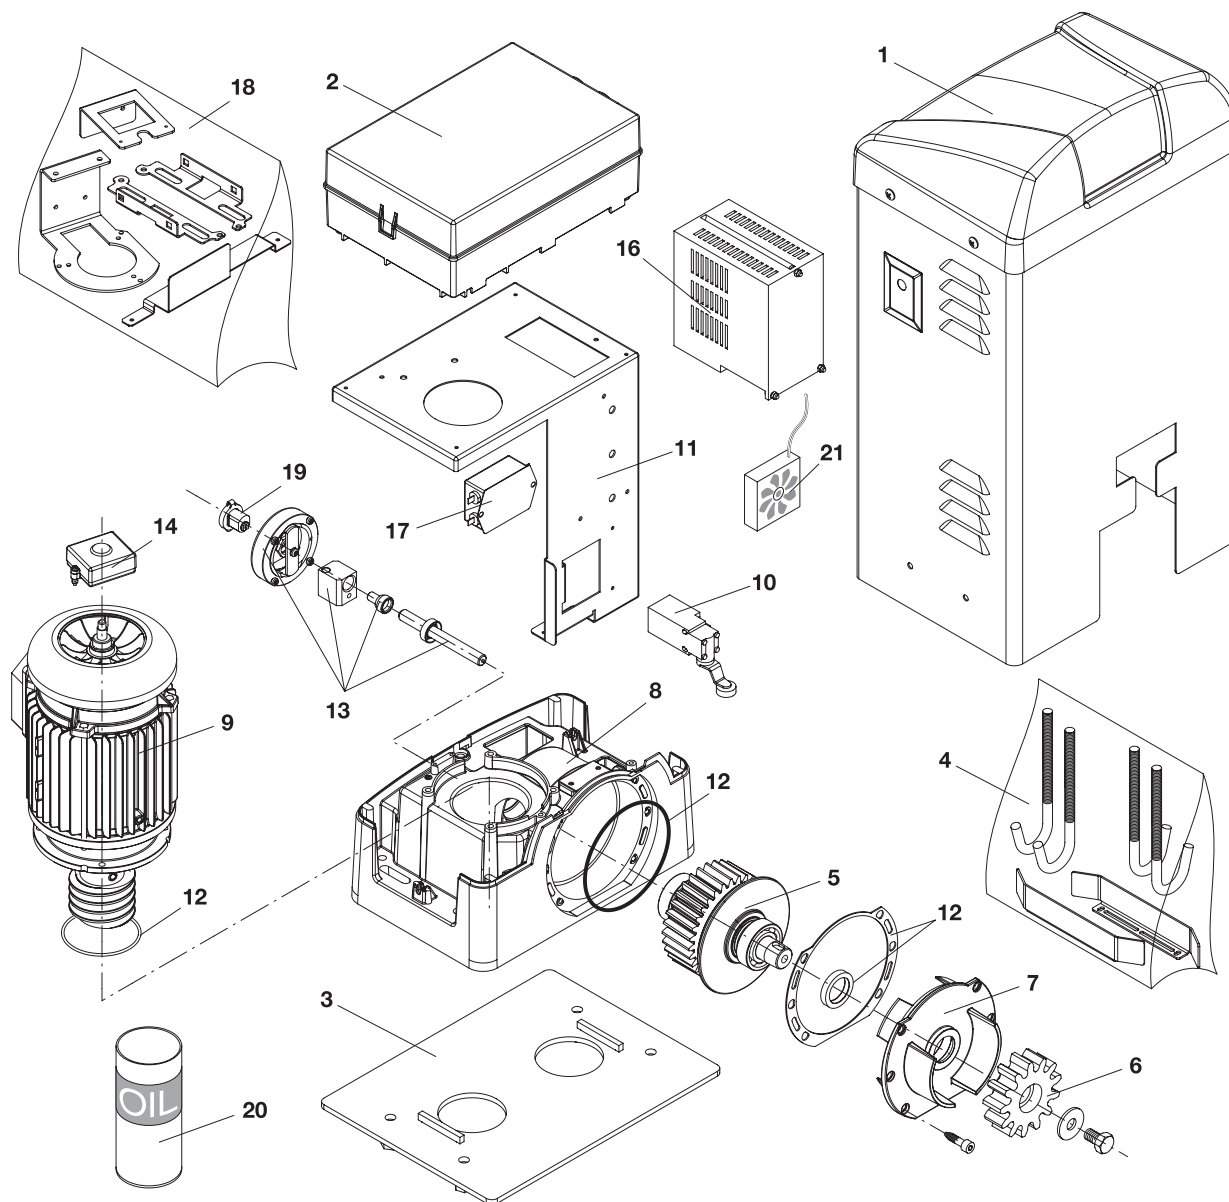

BISON250TI

BISON 25 OTI

REF CODE	DESCRIPTION	£	REF CODE	DESCRIPTION	£		
1	9686539	Cover	256.00	12	9686694	Gasket set	30.60
2	CP.BISONOTI	Control panel	312.20	13	9686695	Manual release kit	172.00
3	9686554	Base plate	76.70	14	9760021	Encoder	38.70
4	9686648	Blister pack	59.20	15	---		
5	9686649	Output shaft	334.60	16	9686696	Inverter	551.00
6	9686032	MOD 4 pinion	24.70	17	9686654	Filter	74.00
7	9686335	Flange	30.40	18	9686699	Flask	62.10
8	9686327	Motor cover	100.50	19	9686980	Lock barrel	18.90
9	9686662	Motor (400v)	691.70	20	9688109	5 litre oil	189.60
10	9686663	Limit switch	41.20	21	9688129	Inverter fan	87.50
11	9686664	Control unit support	75.00				