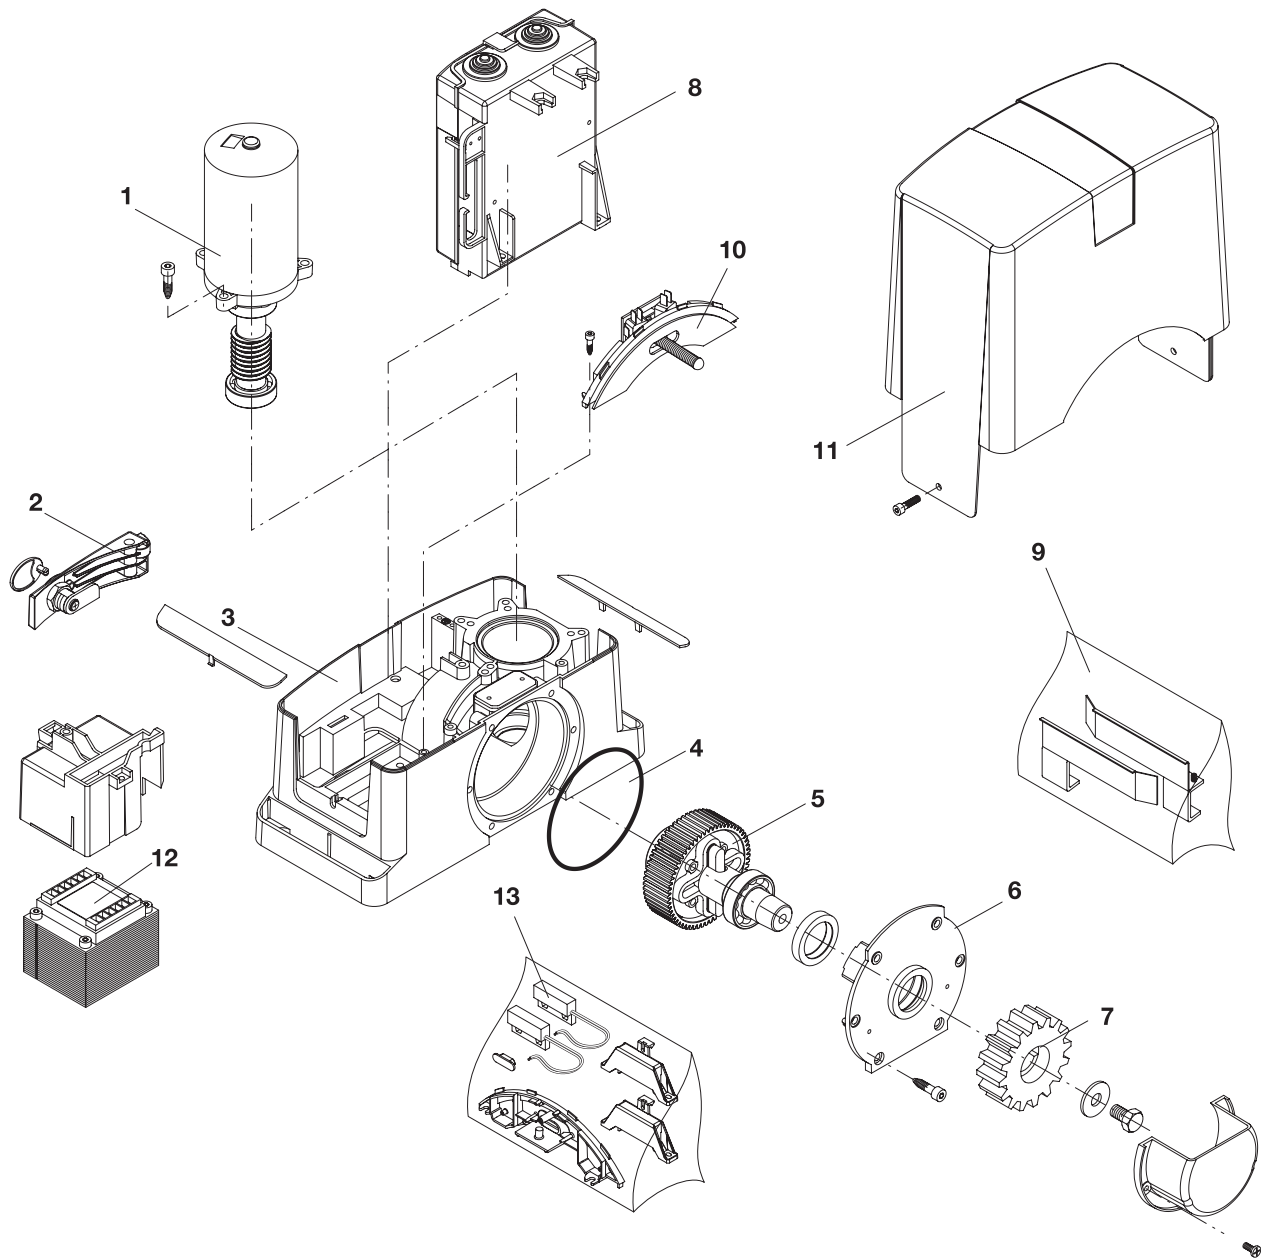

BULL424 624

BULL 424

REF CODE	DESCRIPTION	£
1 9686416	Motor	124.50
2 9686328	Manual release	24.70
3 9686420	Motor casing	67.90
4 9686421	Gasket	11.40
5 9686422	Output shaft	68.00
6 9686424	Flange	25.70
7 9686414	MOD 4 pinion	34.90
8 9686693	Control panel	164.50
9 9686691	Blister pack	35.00
10 9686329	Limit switch	22.00
11 9686427	Plastic cover	27.50
12 9686692	Transformer	72.80
13 9688102	Magnetic limit switch	81.70

BULL 624

REF CODE	DESCRIPTION	£
1 9686477	Motor	173.70
2 9686328	Manual release	24.70
3 9686420	Motor casing	67.90
4 9686421	Gasket	11.40
5 9686423	Output shaft	59.20
6 9686424	Flange	25.70
7 9686414	MOD 4 pinion	34.90
8 9686693	Control panel	164.50
9 9686691	Blister pack	35.00
10 9686329	Limit switch	22.00
11 9686427	Plastic cover	27.50
12 9686692	Transformer	72.80
13 9688102	Magnetic limit switch	81.70