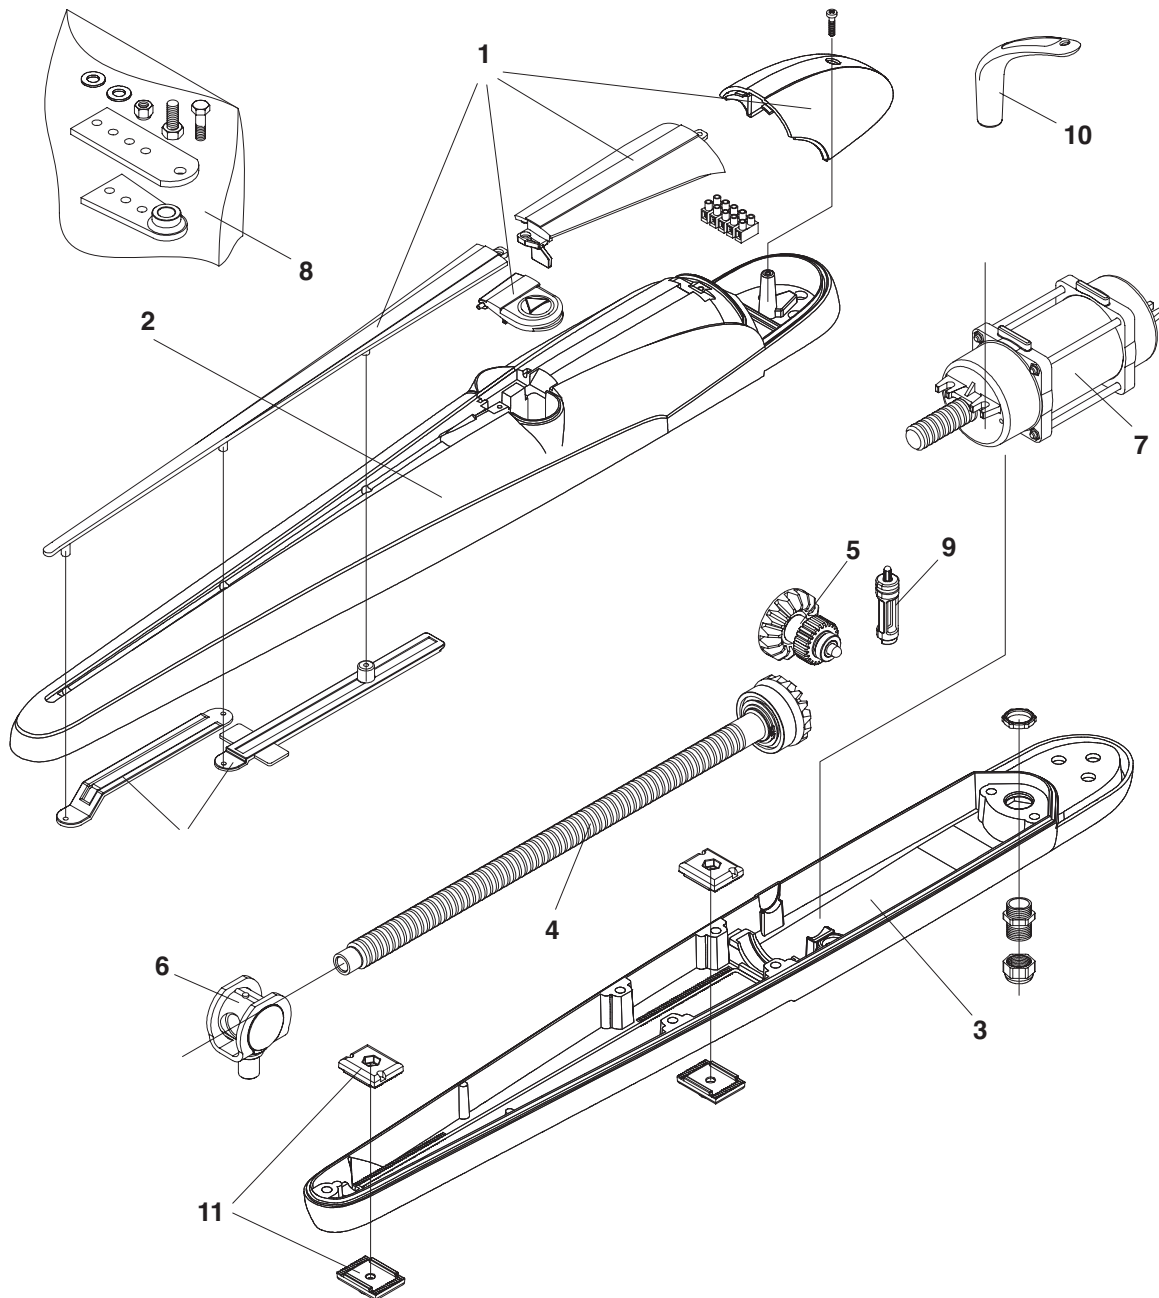

## BOB3024E

### BOB3024E

REF CODE	DESCRIPTION	£
1	9686769 Plastic covers	35.20
2	9686869 Upper casing	60.50
3	9686766 Lower casing	63.80
4	9686871 Wormscrew	92.00
5	9686872 Gear	99.20
6	9686816 Wormscrew support	39.60
7	9686767 Motor (24v)	178.40
8	9686765 Blister pack	36.60
9	9686876 Lock with pin	15.70
10	9686877 Release lever	17.90
11	9686883 Internal limit stops	19.80